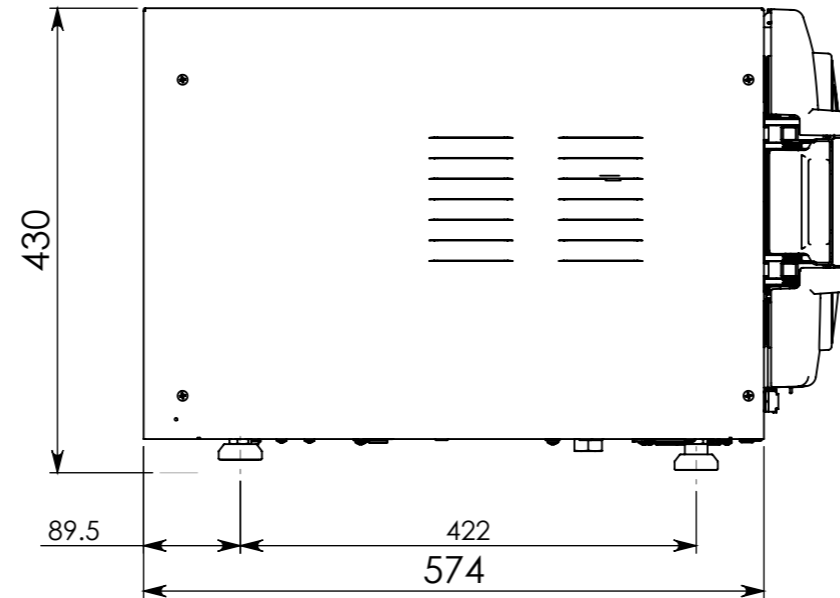

Model: ELARA 9- D

All dimension are in millimeters

Model: ELARA 9 -W- D

Over flow outlet to drain

Automatic water filling inlet

WASTE WATER DRAIN

CLEAN WATER DRAIN

DETAIL A
SCALE 2 : 7