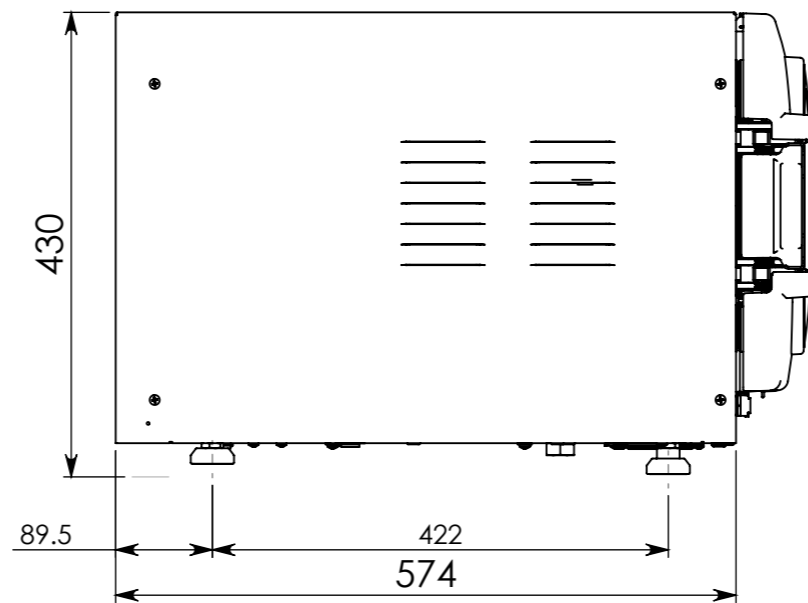

Model: ELARA 9- D

All dimension are in millimeters

Model: ELARA 9 -W- D

Over flow outlet to drain

Automatic water filling inlet

WASTE WATER DRAIN

CLEAN WATER DRAIN

DETAIL A
SCALE 2 : 7