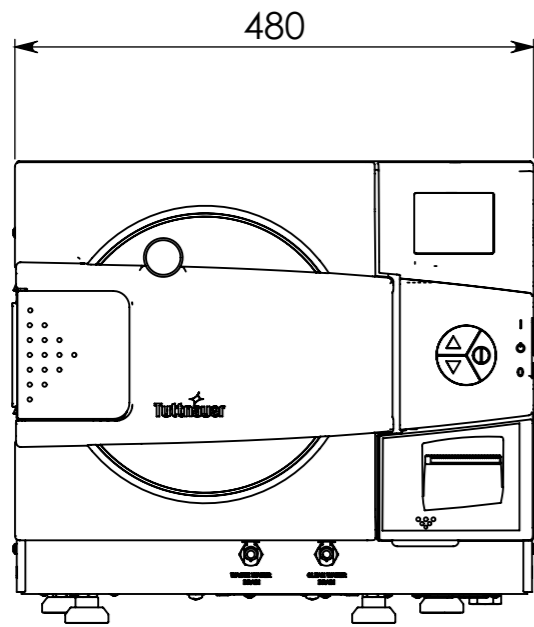

Model: ELARA 9- D

All dimension are in millimeters

Model: ELARA 9 -W- D

Over flow outlet to drain

Automatic water filling inlet

WASTE WATER DRAIN

CLEAN WATER DRAIN

DETAIL A
SCALE 2 : 7