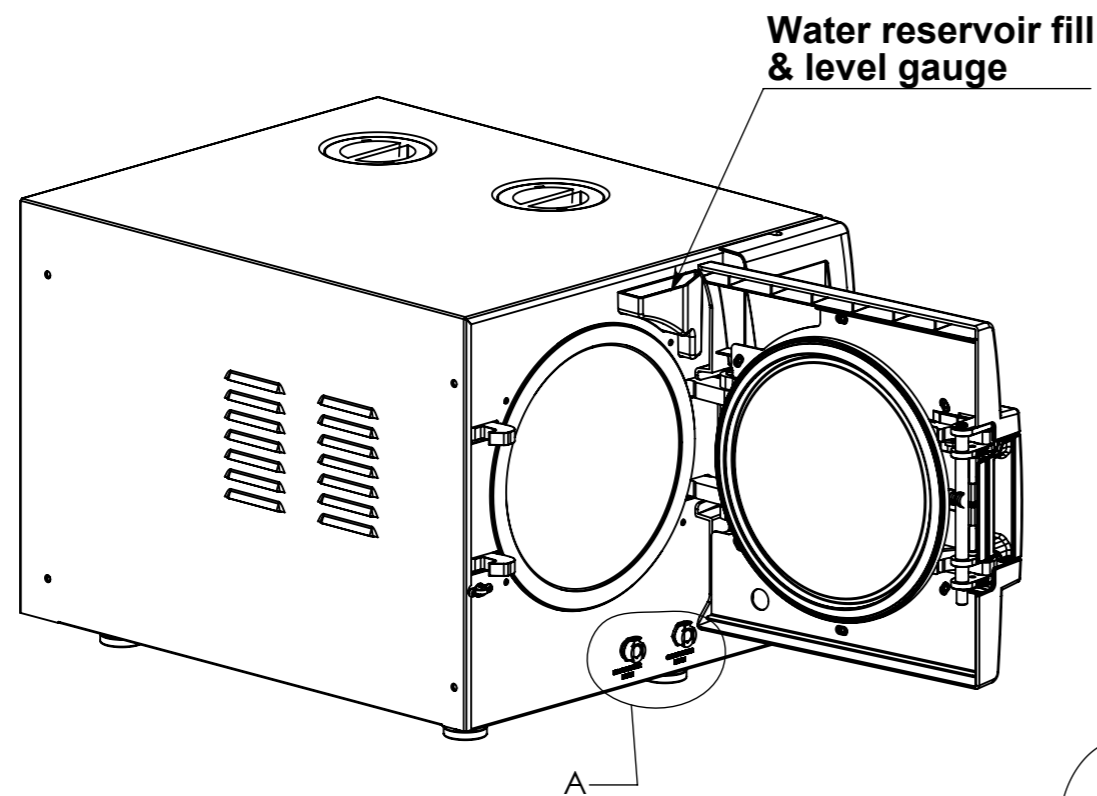

Model: ELARA 9- D

All dimension are in millimeters

Model: ELARA 9 -W- D

Over flow outlet to drain

Automatic water filling inlet

WASTE WATER DRAIN

CLEAN WATER DRAIN

DETAIL A
SCALE 2 : 7