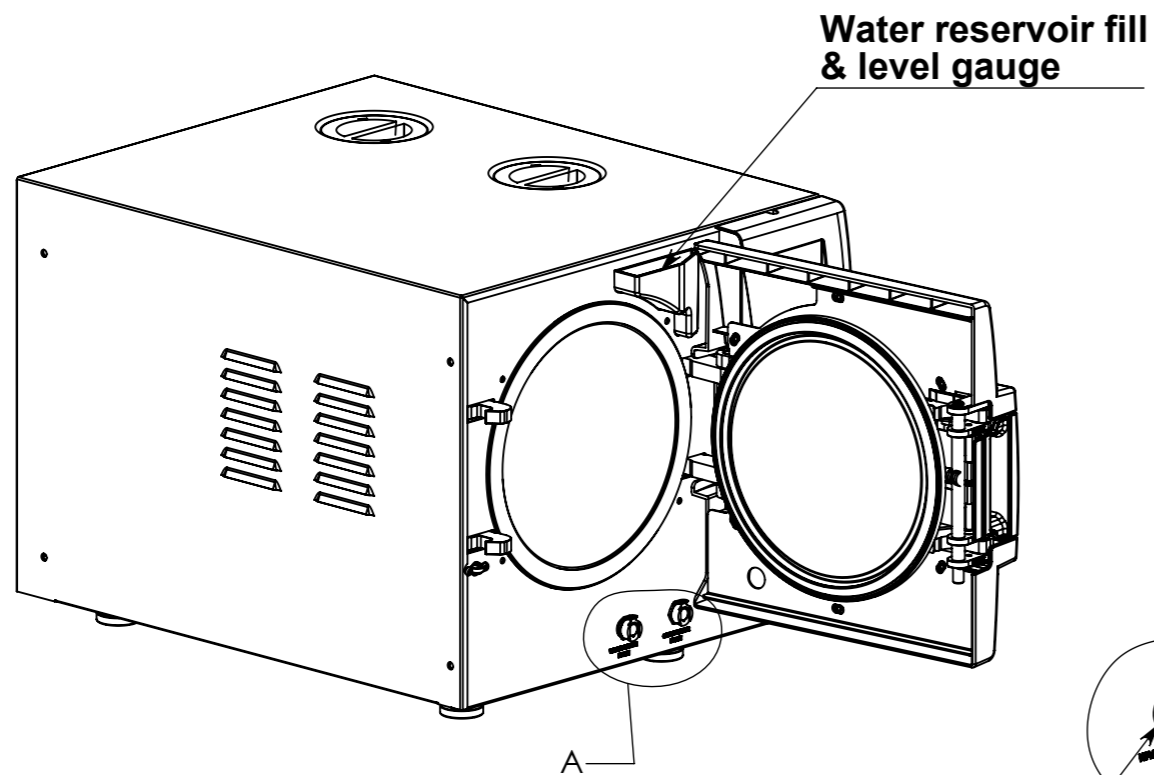

Model: ELARA 9- D

All dimension are in millimeters

Model: ELARA 9 -W- D

Over flow outlet to drain

Automatic water filling inlet

WASTE WATER DRAIN

CLEAN WATER DRAIN

DETAIL A
SCALE 2 : 7