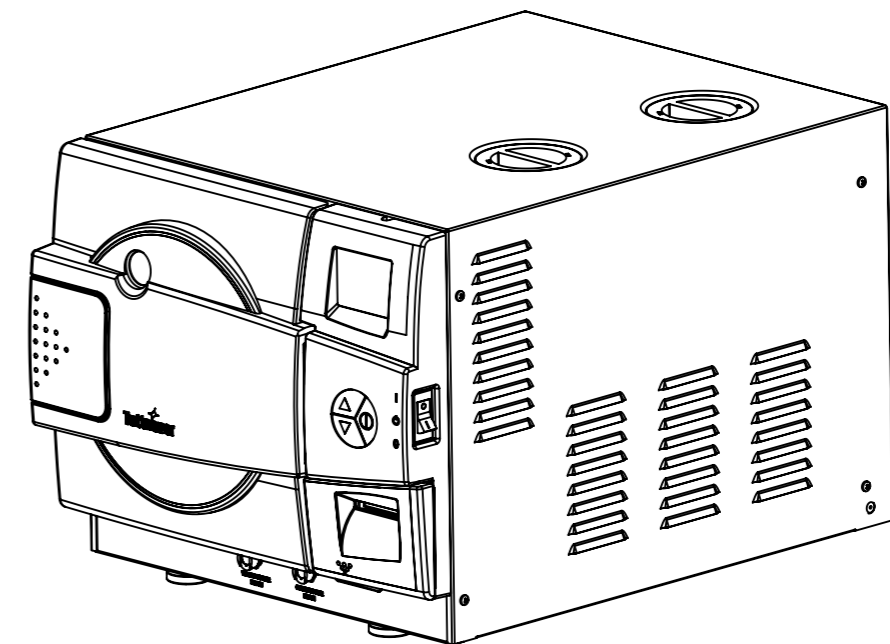

Model: ELARA 9- D

All dimension are in millimeters

Model: ELARA 9 -W- D

Over flow outlet to drain

Automatic water filling inlet

WASTE WATER DRAIN

CLEAN WATER DRAIN

DETAIL A
SCALE 2 : 7