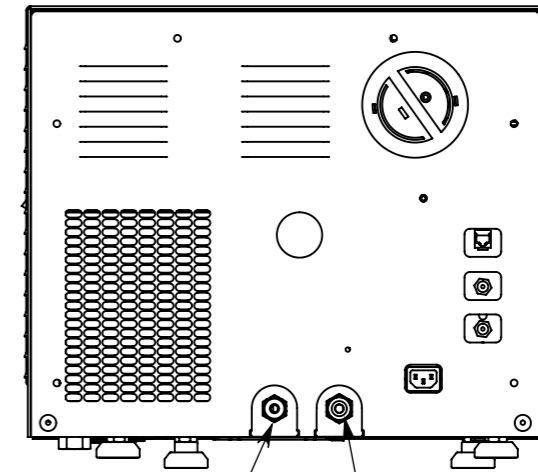

Model: ELARA 9- D

All dimension are in millimeters

Model: ELARA 9 -W- D

Over flow outlet to drain

Automatic water filling inlet

WASTE WATER DRAIN

CLEAN WATER DRAIN

DETAIL A
SCALE 2 : 7