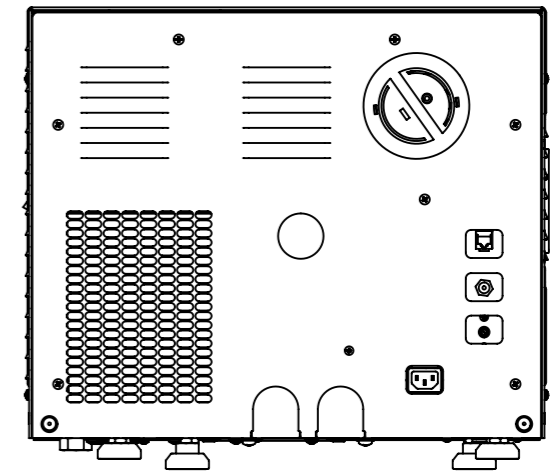

Model: ELARA 9- D

All dimension are in millimeters

Model: ELARA 9 -W- D

Over flow outlet to drain

Automatic water filling inlet

WASTE WATER DRAIN

CLEAN WATER DRAIN

DETAIL A
SCALE 2 : 7