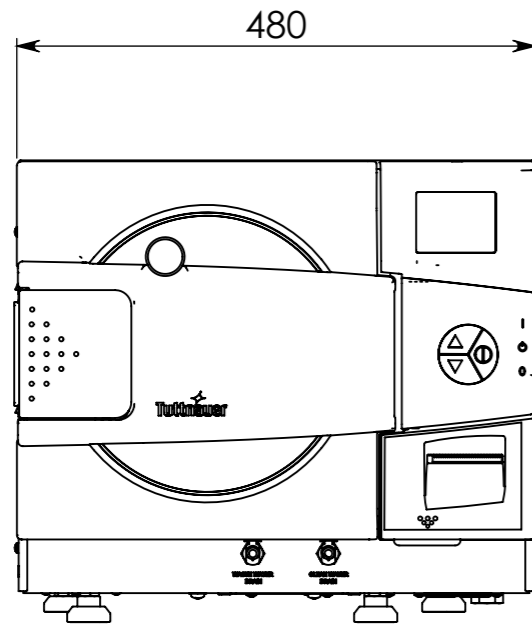

Model: ELARA 9- D

All dimension are in millimeters

Model: ELARA 9 -W- D

Over flow outlet to drain

Automatic water filling inlet

WASTE WATER DRAIN

CLEAN WATER DRAIN

DETAIL A
SCALE 2 : 7