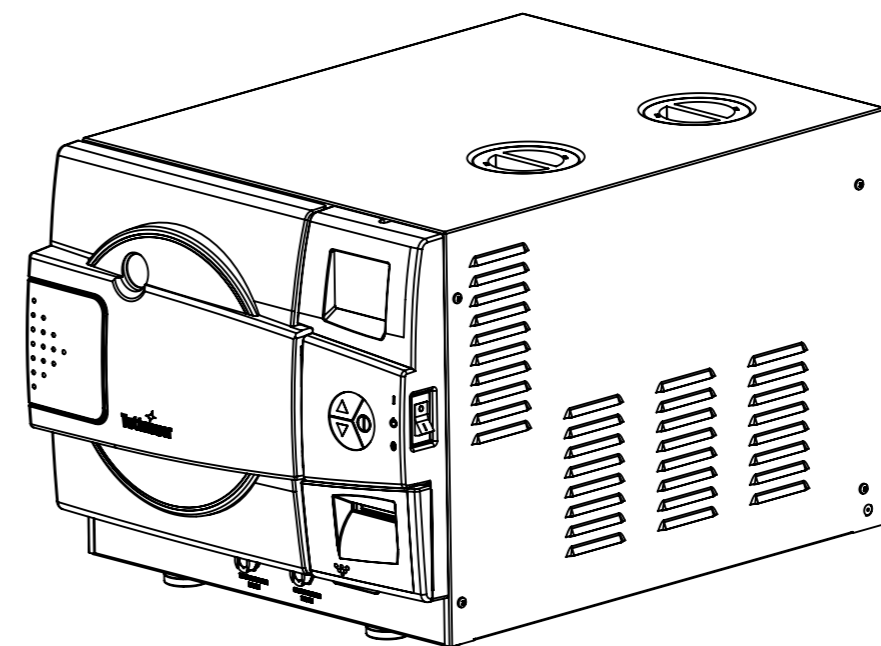

Model: ELARA 9- D

All dimension are in millimeters

Model: ELARA 9 -W- D

Over flow outlet to drain

Automatic water filling inlet

WASTE WATER DRAIN

CLEAN WATER DRAIN

DETAIL A
SCALE 2 : 7