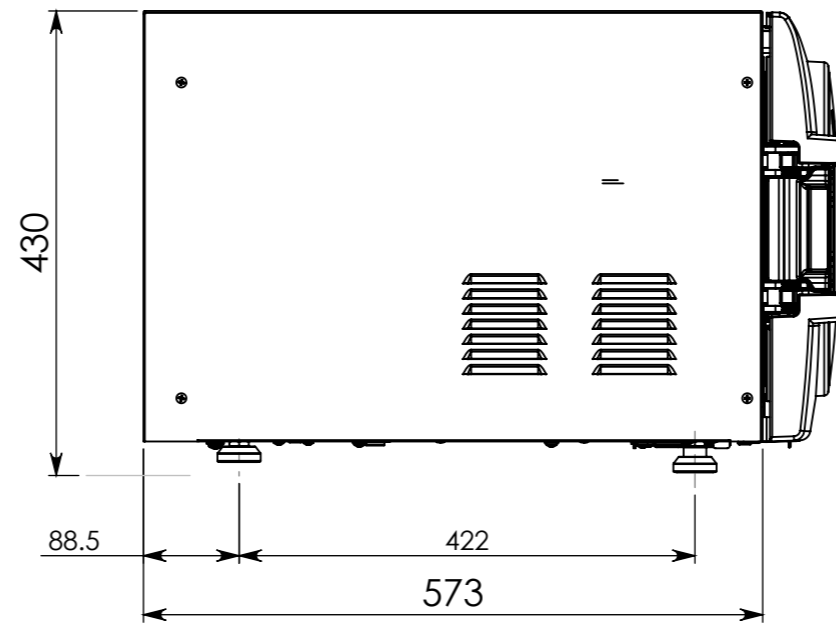

Model: ELARA 11 -D

DETAIL A
SCALE 2 : 7

Model: ELARA 11-W -D

WASTE WATER DRAIN

CLEAN WATER DRAIN

DETAIL A
SCALE 2 : 7