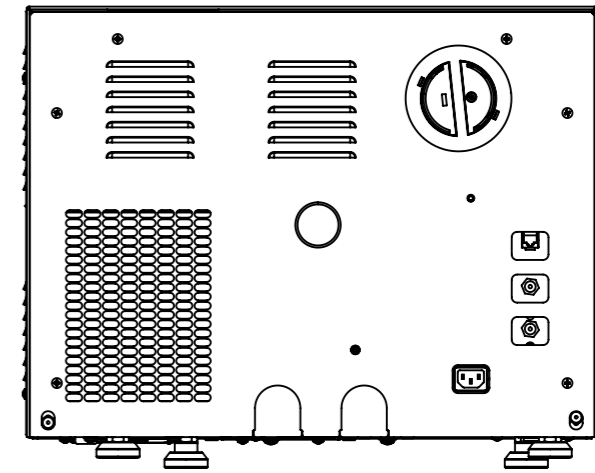

Model: ELARA 11 -D

DETAIL A
SCALE 2 : 7

Model: ELARA 11-W -D

WASTE WATER DRAIN

CLEAN WATER DRAIN

DETAIL A
SCALE 2 : 7