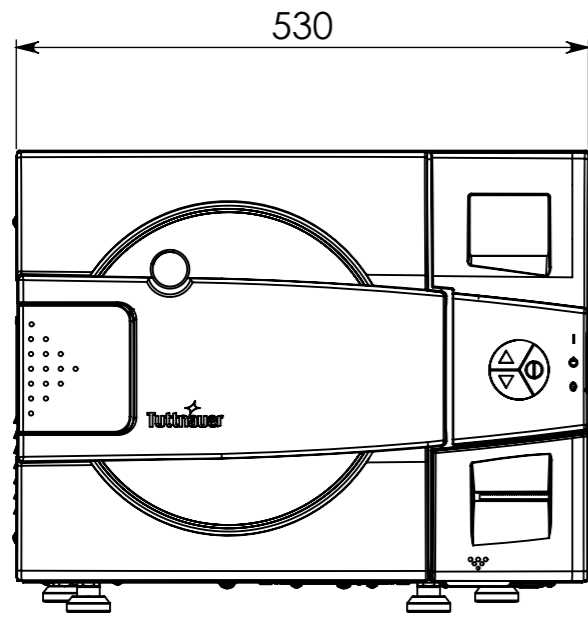

Model: ELARA 11 -D

DETAIL A
SCALE 2 : 7

Model: ELARA 11-W -D

WASTE WATER DRAIN

CLEAN WATER DRAIN

DETAIL A
SCALE 2 : 7