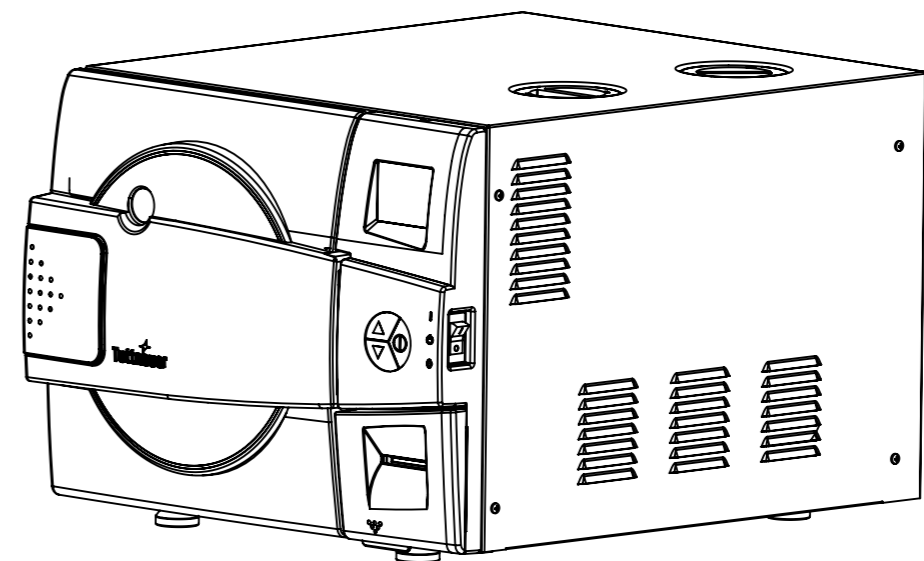

Model: ELARA 11 -D

DETAIL A
SCALE 2 : 7

Model: ELARA 11-W -D

WASTE WATER DRAIN

CLEAN WATER DRAIN

DETAIL A
SCALE 2 : 7