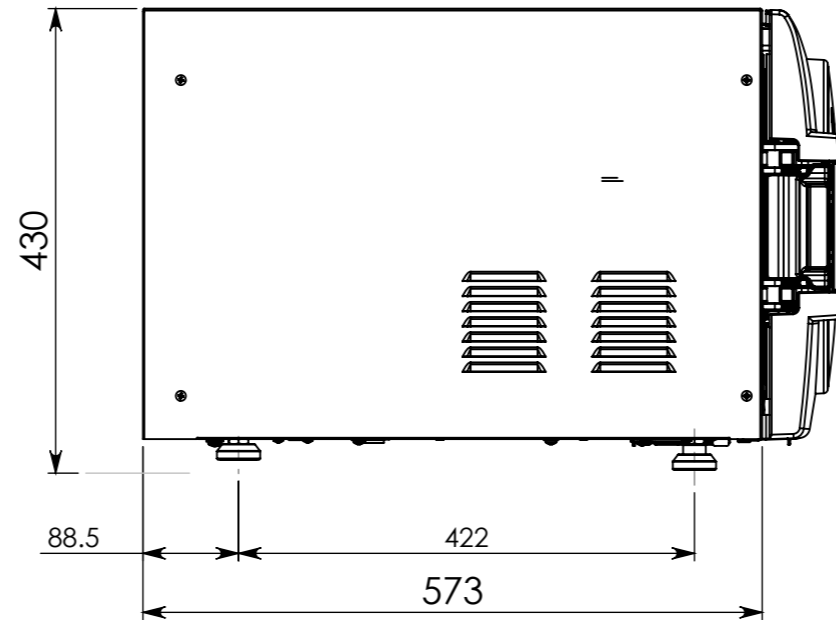

Model: ELARA 11 -D

DETAIL A
SCALE 2 : 7

Model: ELARA 11-W -D

WASTE WATER DRAIN

CLEAN WATER DRAIN

DETAIL A
SCALE 2 : 7